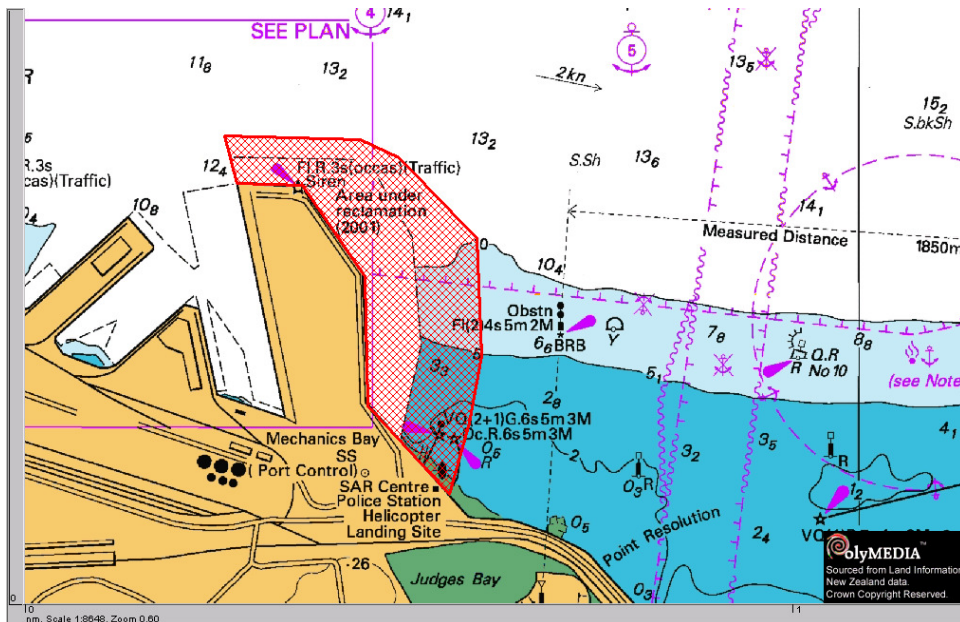

Notice to Mariners:

Notice 27-06 Waitemata Harbour, Fergusson Terminal, Works in Progress

Land Reclamation is taking place at Fergusson Terminal. The Operation extends up to 150 meters North of the terminal and 400 metres East. Depths within this area are significantly less than charted. All vessels should remain well clear. The area is unsafe for navigation.