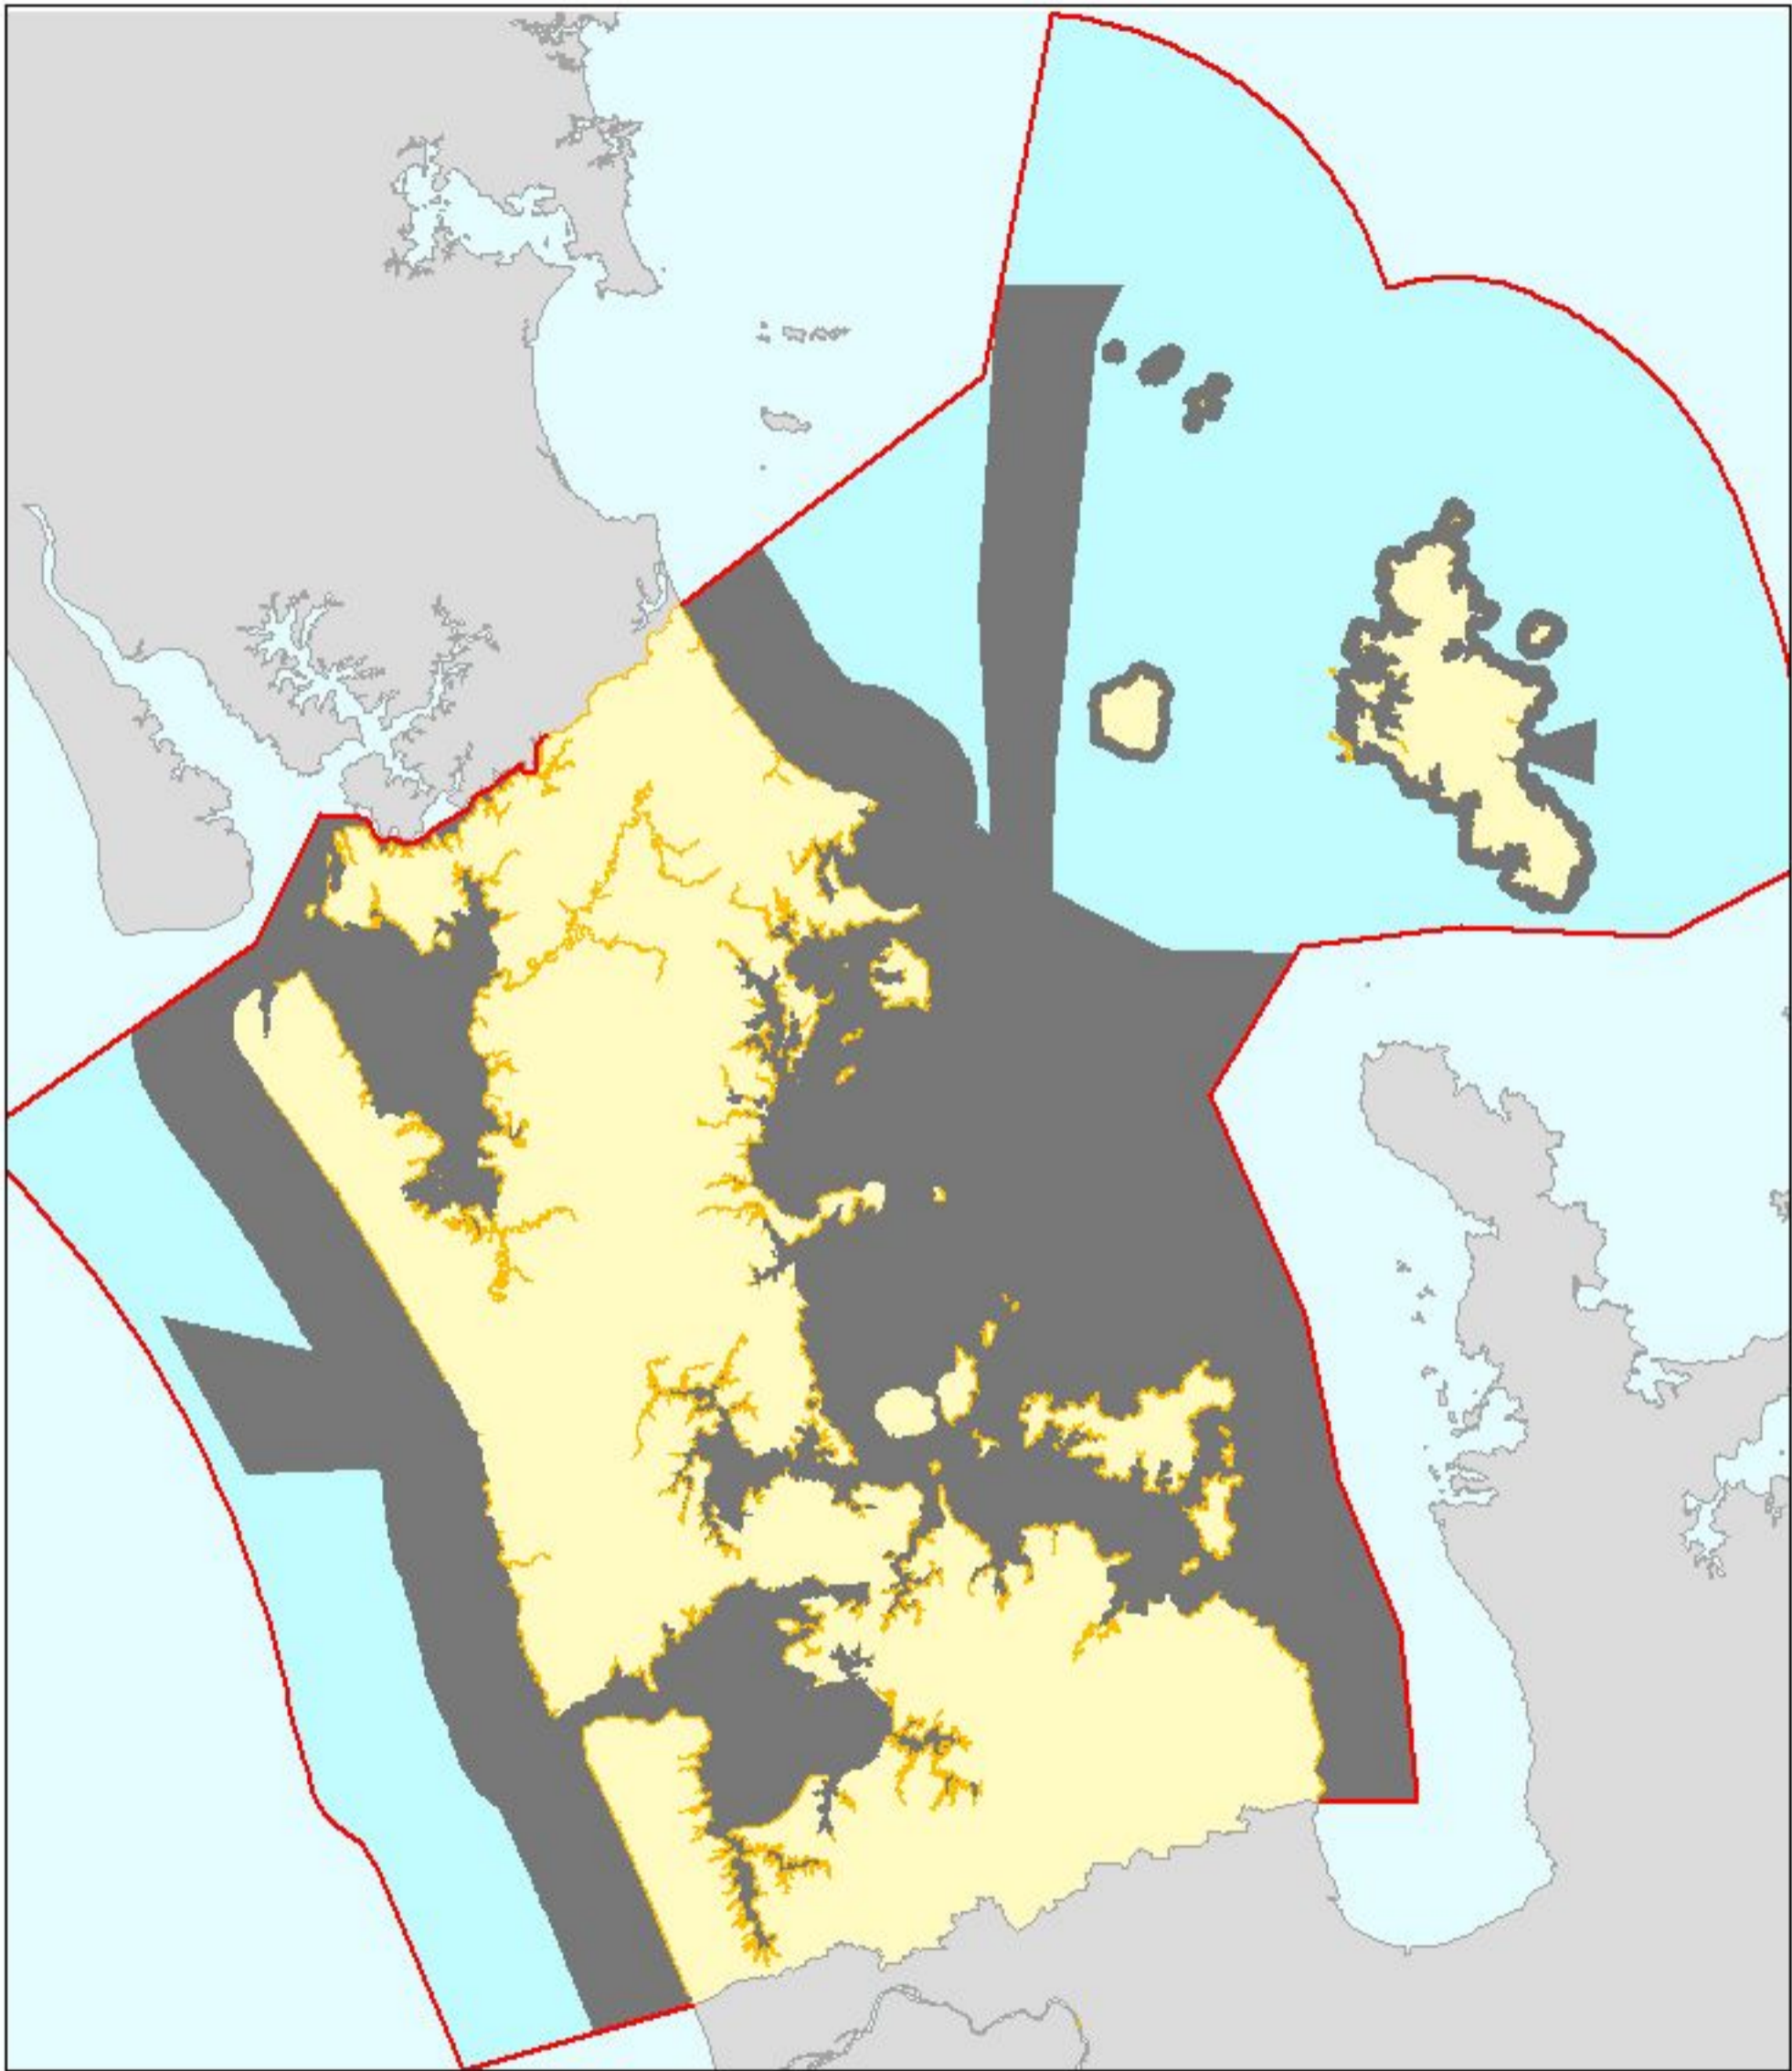

Indicative Excluded Areas Map (March 2008) For Consultation Purposes

Scale
1:850000

Legend

- Indicative Excluded Area
- Auckland region land
- Auckland region sea

Source

Note: All base data used are covered by various copyrights and may not be distributed externally.