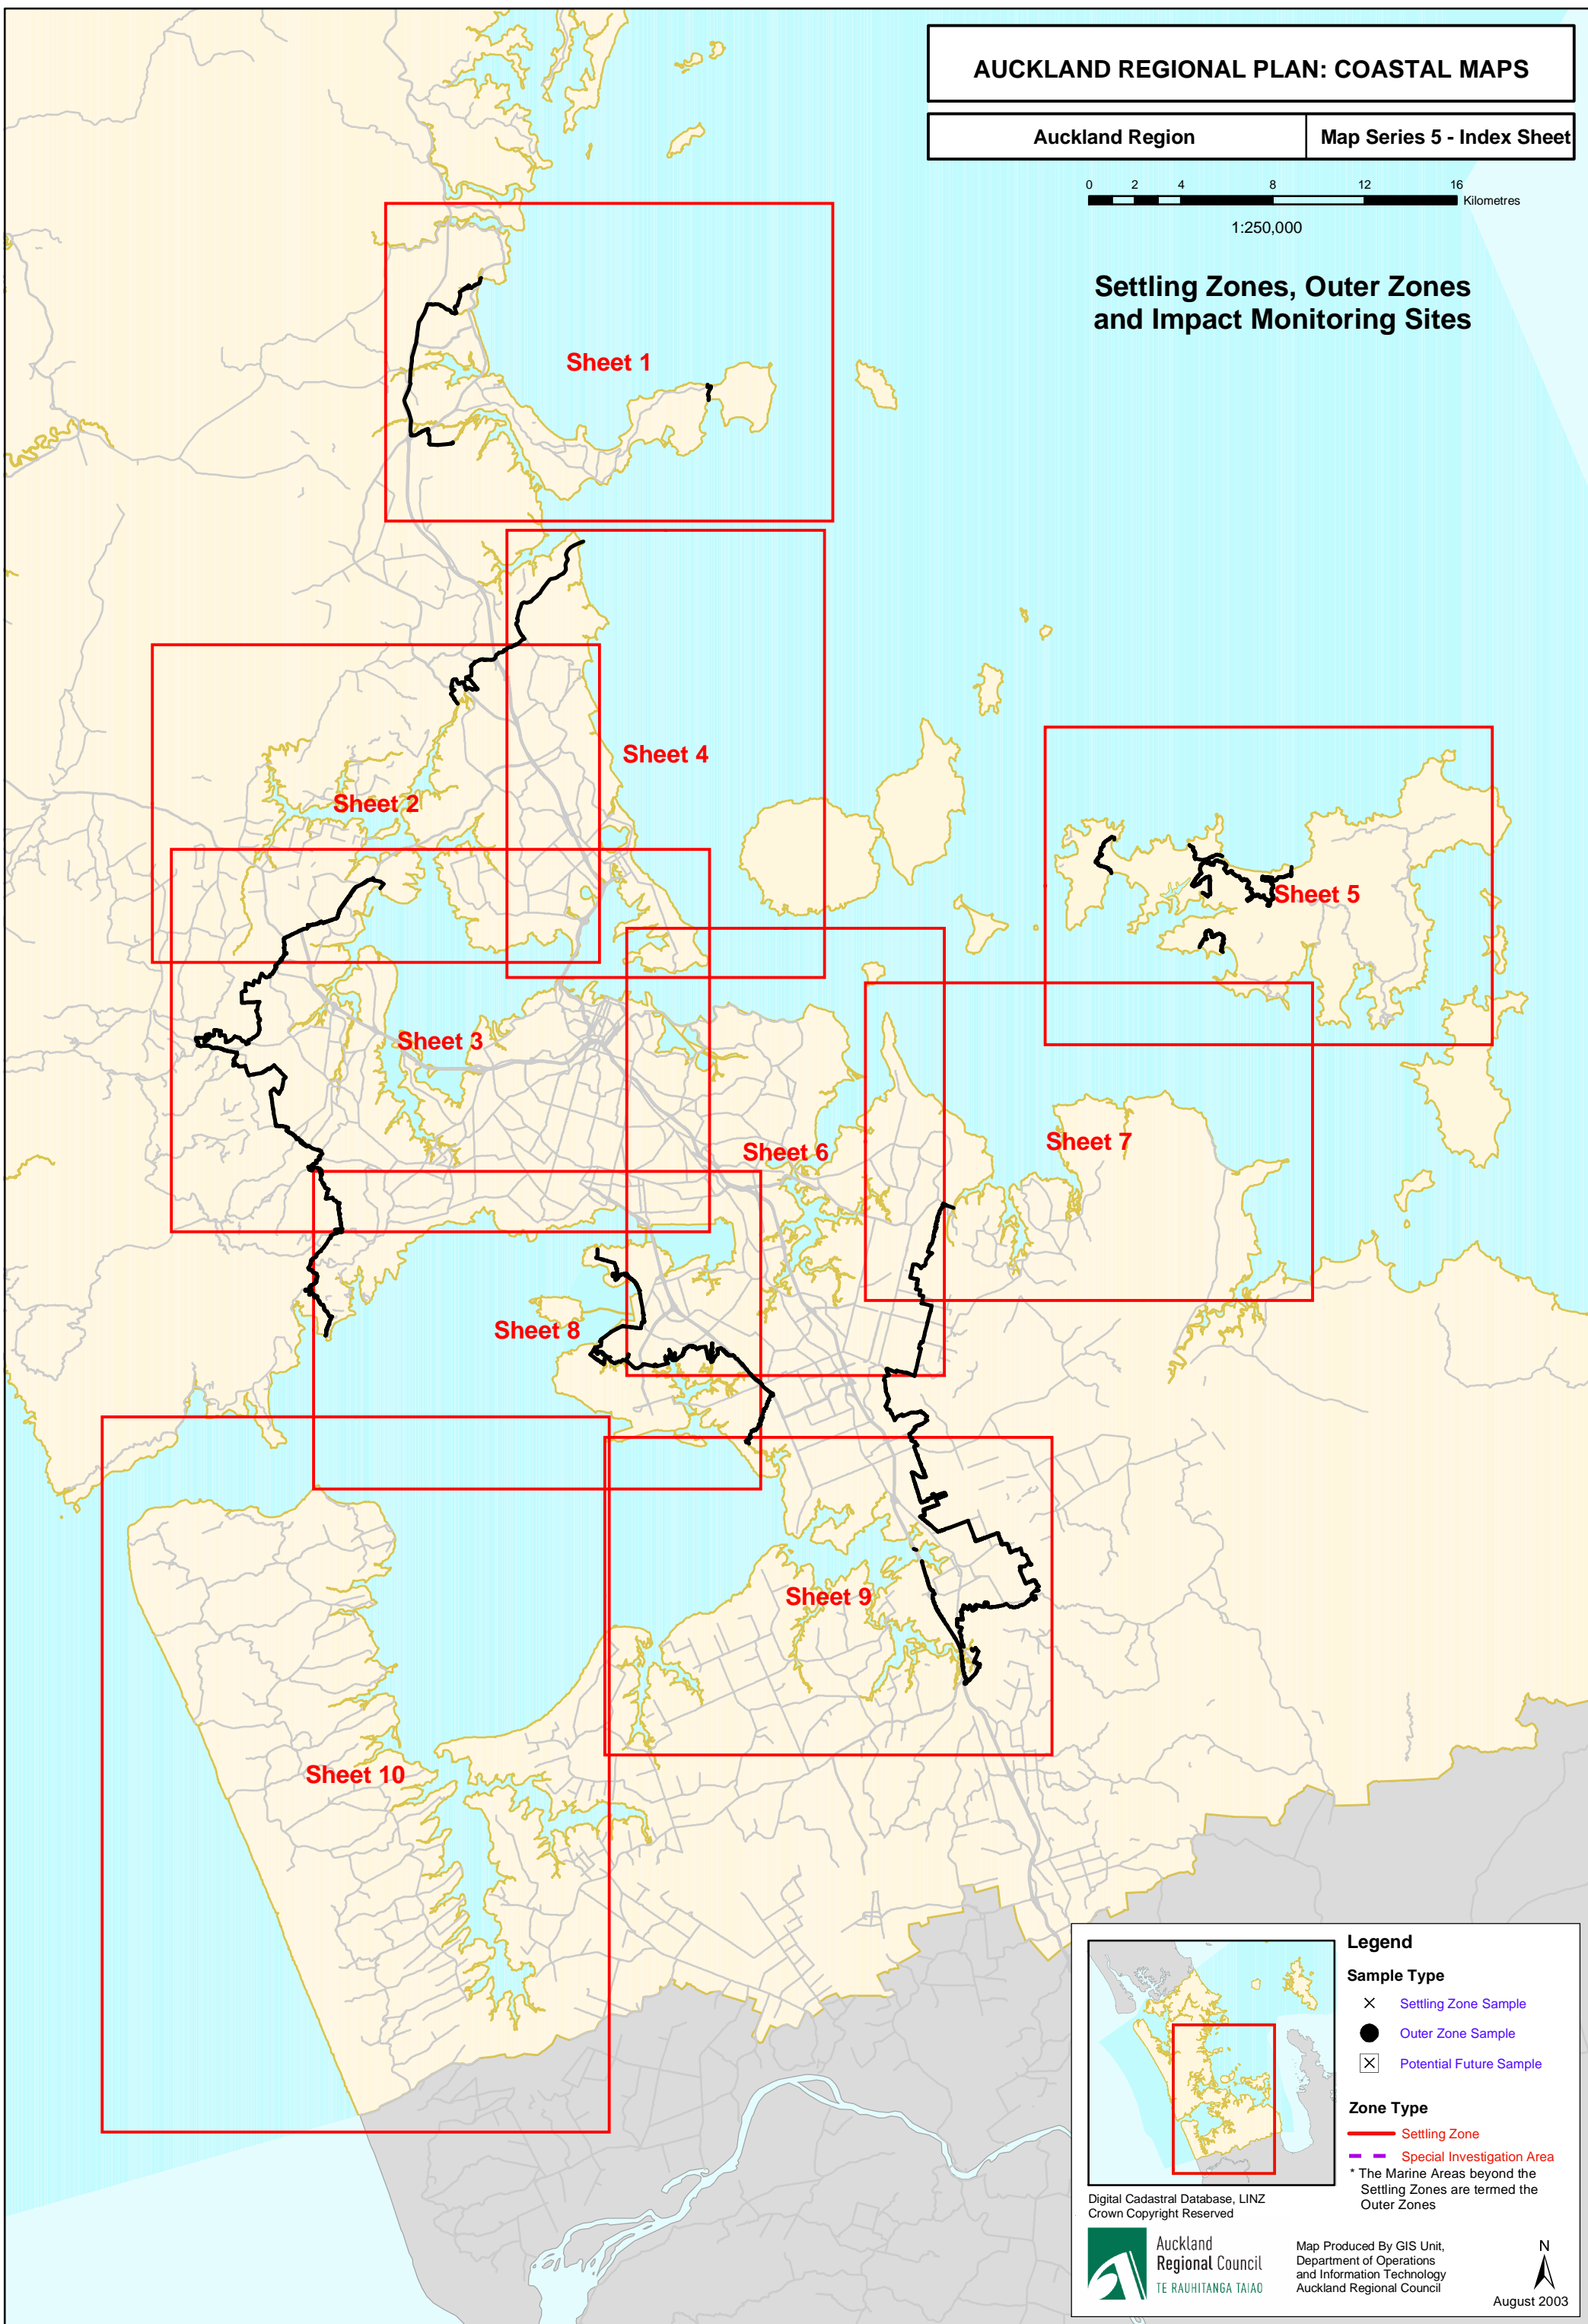

AUCKLAND REGIONAL PLAN: COASTAL MAPS

Auckland Region

Map Series 5 - Index Sheet

1:250,000

Settling Zones, Outer Zones and Impact Monitoring Sites

Legend

Sample Type

- × Settling Zone Sample
- Outer Zone Sample
- ⊗ Potential Future Sample

Zone Type

- Settling Zone
- Special Investigation Area

* The Marine Areas beyond the Settling Zones are termed the Outer Zones

Digital Cadastral Database, LINZ
Crown Copyright Reserved

Map Produced By GIS Unit,
Department of Operations
and Information Technology
Auckland Regional Council