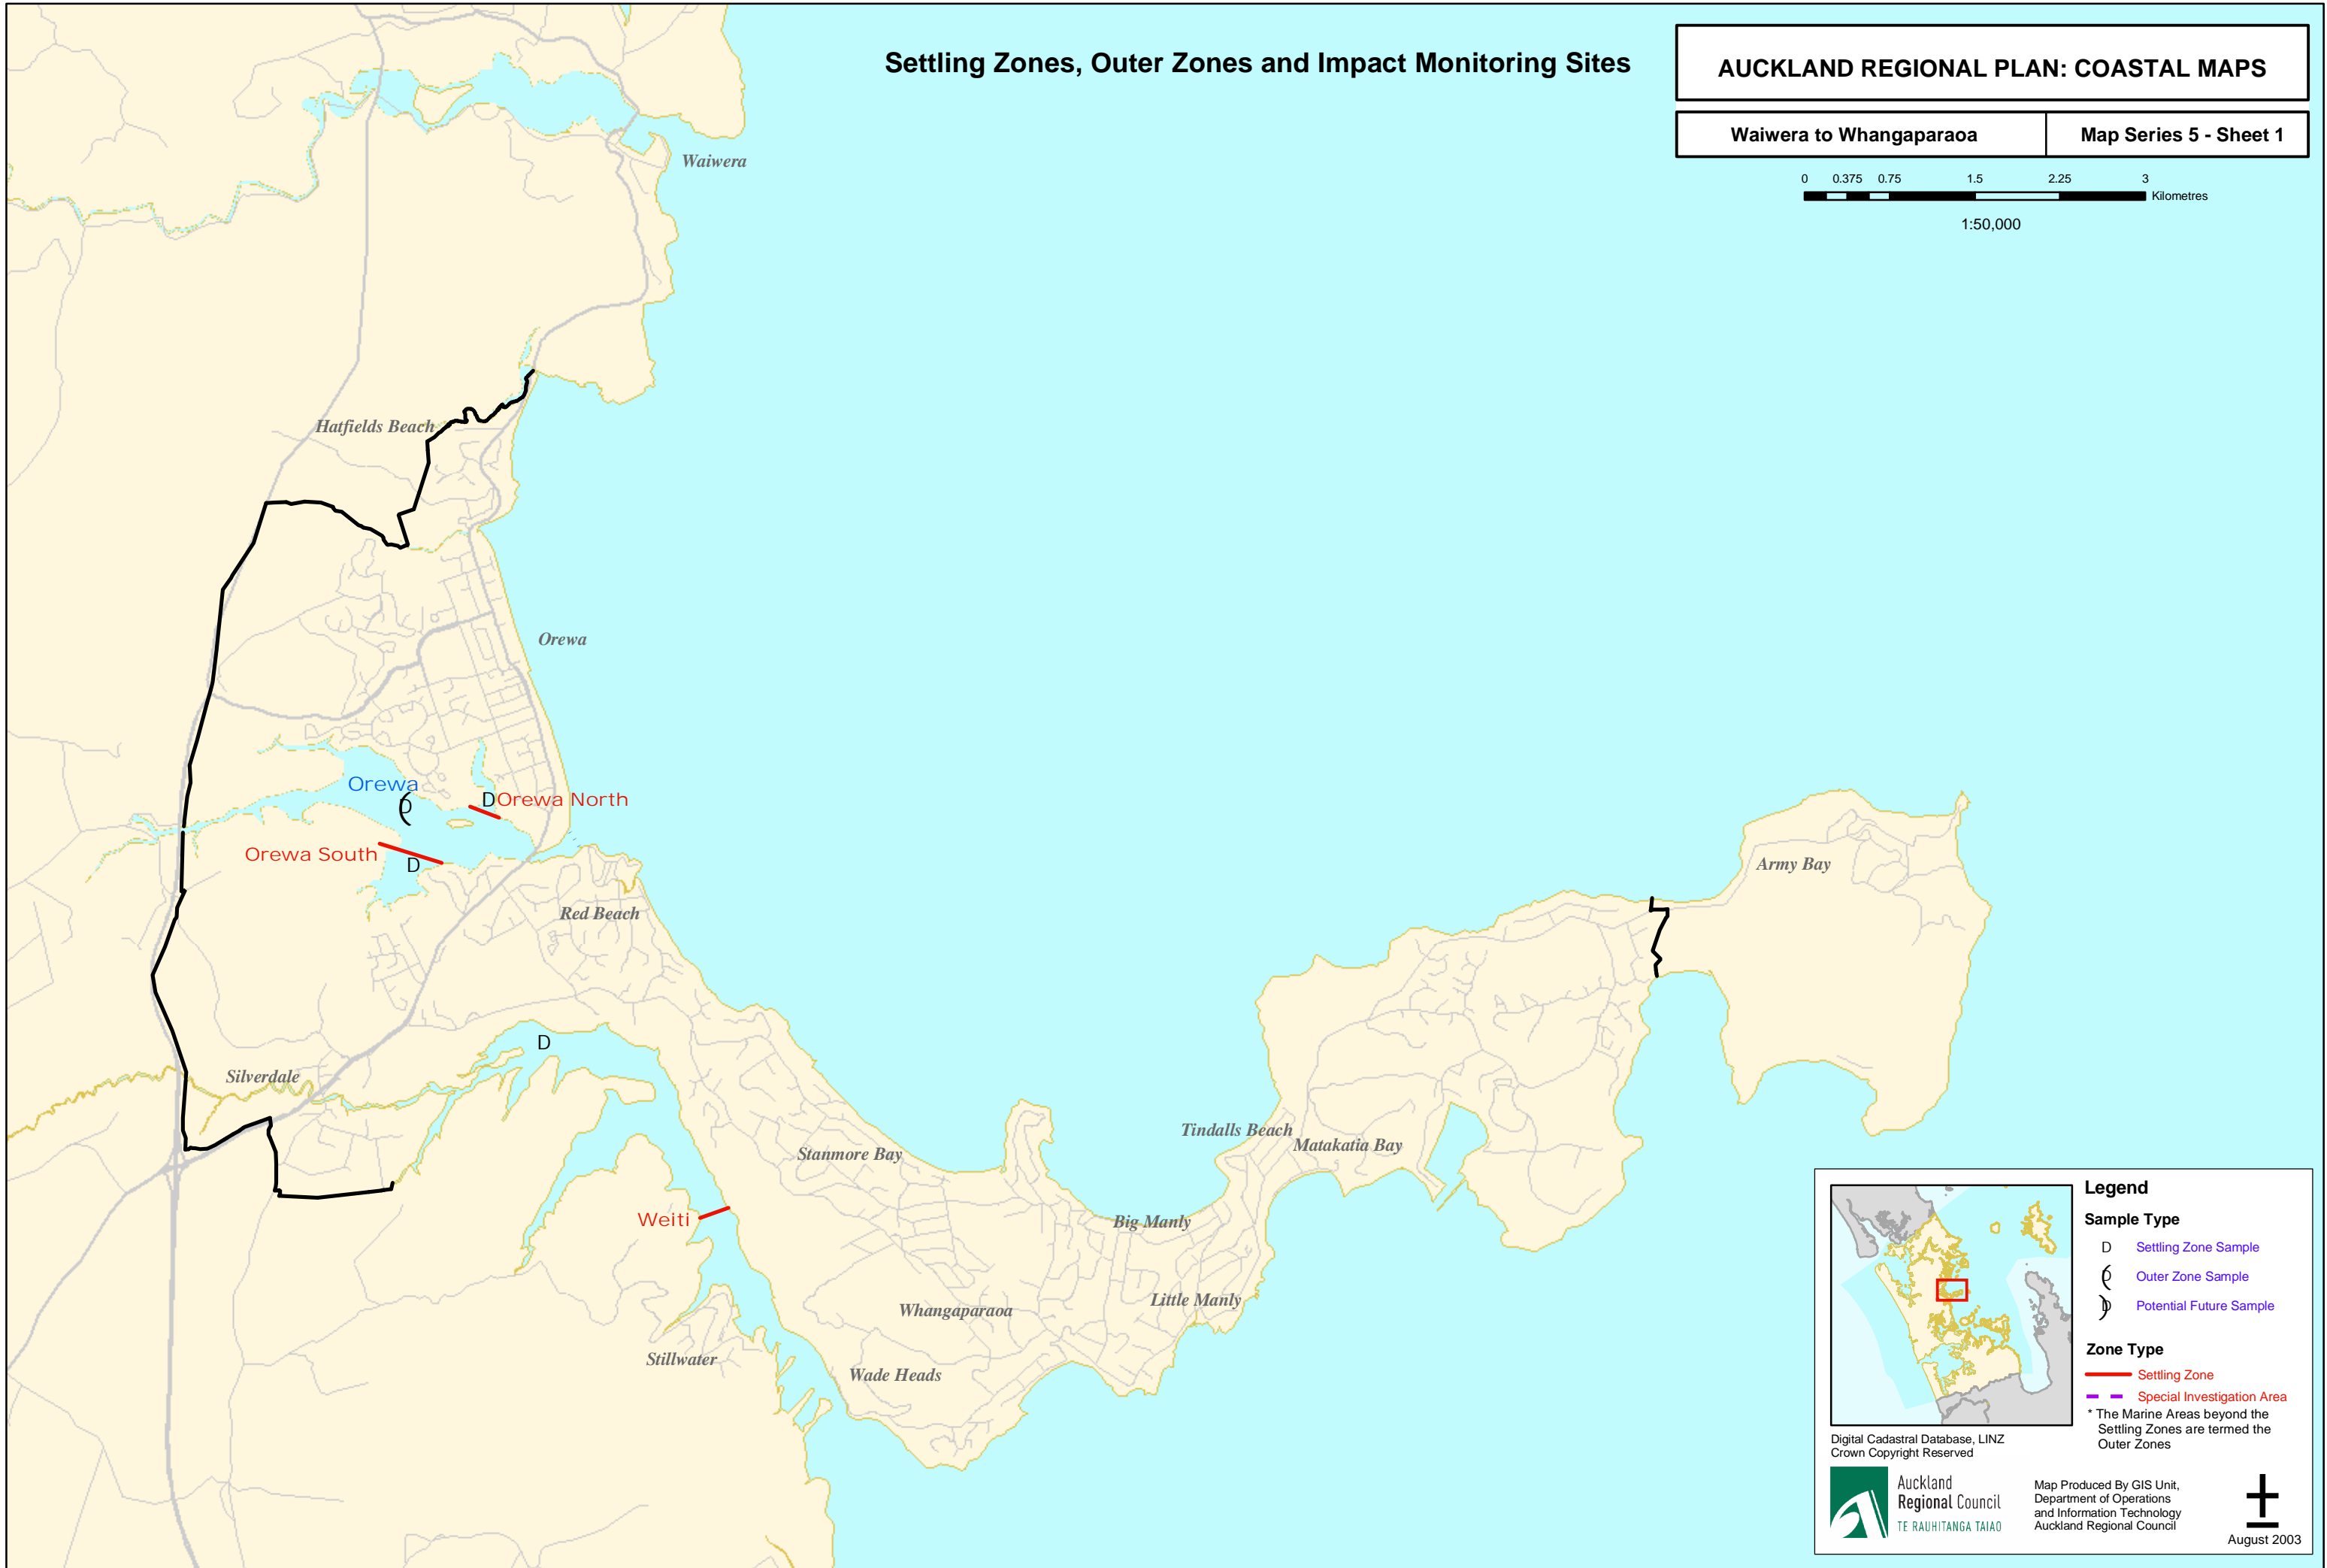

Settling Zones, Outer Zones and Impact Monitoring Sites

AUCKLAND REGIONAL PLAN: COASTAL MAPS

Waiwera to Whangaparaoa

Map Series 5 - Sheet 1

1:50,000

Legend

Sample Type

- D Settling Zone Sample
- ⊖ Outer Zone Sample
- ⊕ Potential Future Sample

Zone Type

- Settling Zone
- - - Special Investigation Area

* The Marine Areas beyond the Settling Zones are termed the Outer Zones

Digital Cadastral Database, LINZ
Crown Copyright Reserved

Map Produced By GIS Unit,
Department of Operations
and Information Technology
Auckland Regional Council