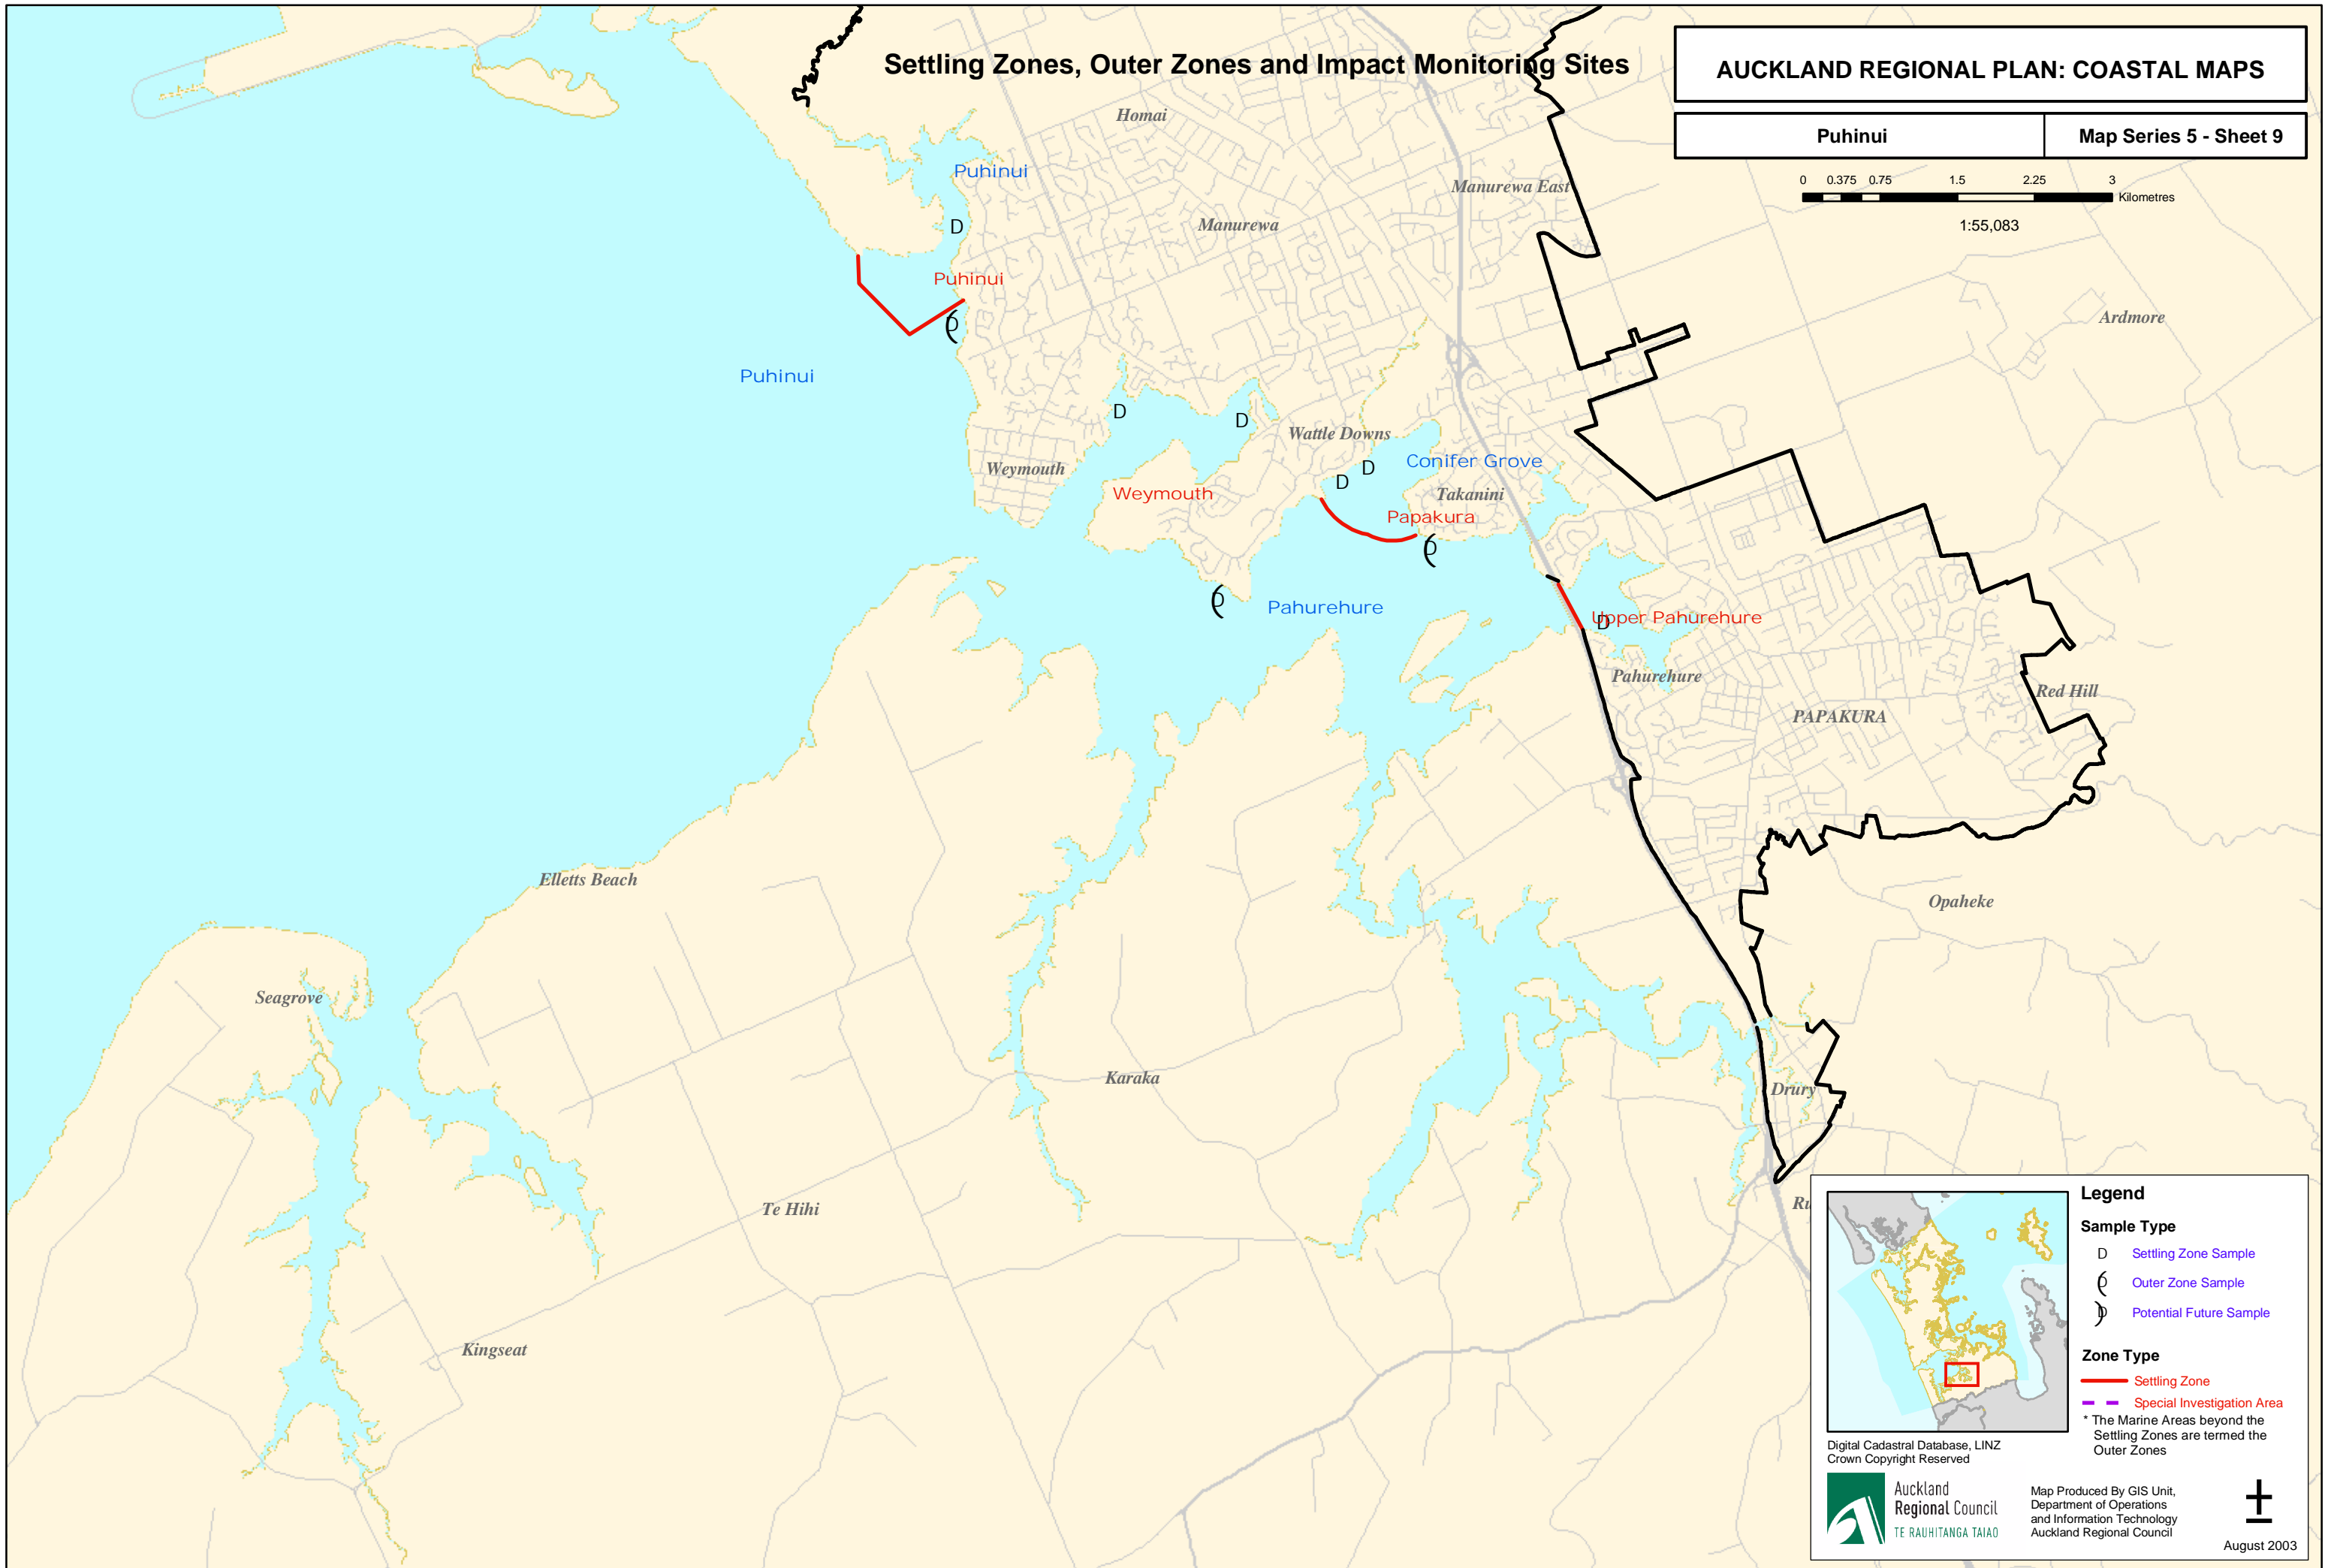

Settling Zones, Outer Zones and Impact Monitoring Sites

AUCKLAND REGIONAL PLAN: COASTAL MAPS

Puhinui Map Series 5 - Sheet 9

Legend

Sample Type

- D Settling Zone Sample
- ⊕ Outer Zone Sample
- ⊕ Potential Future Sample

Zone Type

- Settling Zone
- - - Special Investigation Area

* The Marine Areas beyond the Settling Zones are termed the Outer Zones

Digital Cadastral Database, LINZ
Crown Copyright Reserved

Map Produced By GIS Unit,
Department of Operations
and Information Technology
Auckland Regional Council