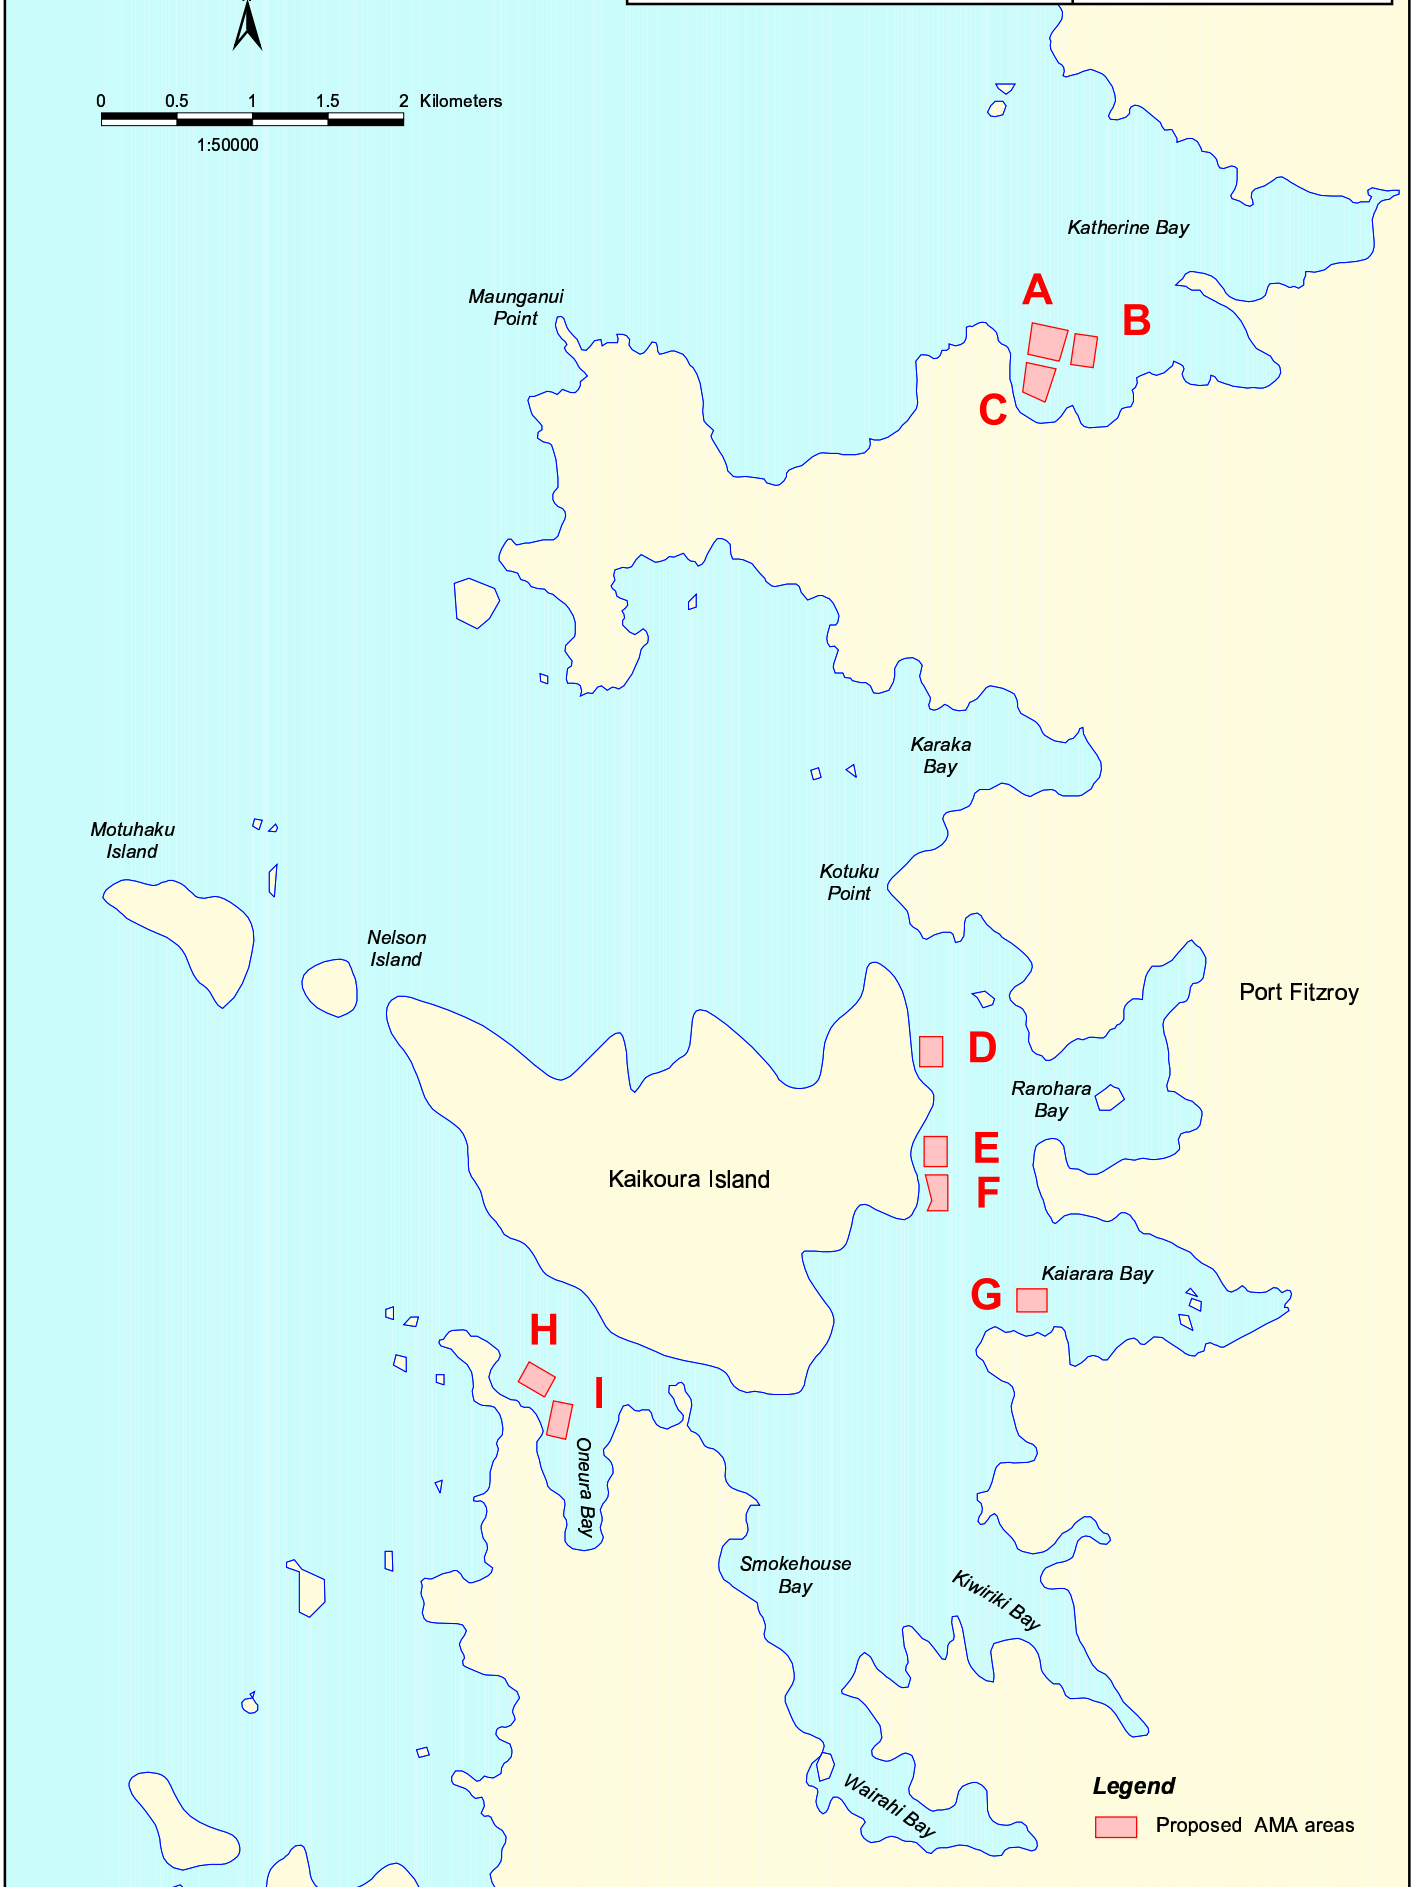

COASTAL PLAN MAPS

5. Great Barrier Island

Map series 7

0 0.5 1 1.5 2 Kilometers
1:50000

Legend

 Proposed AMA areas