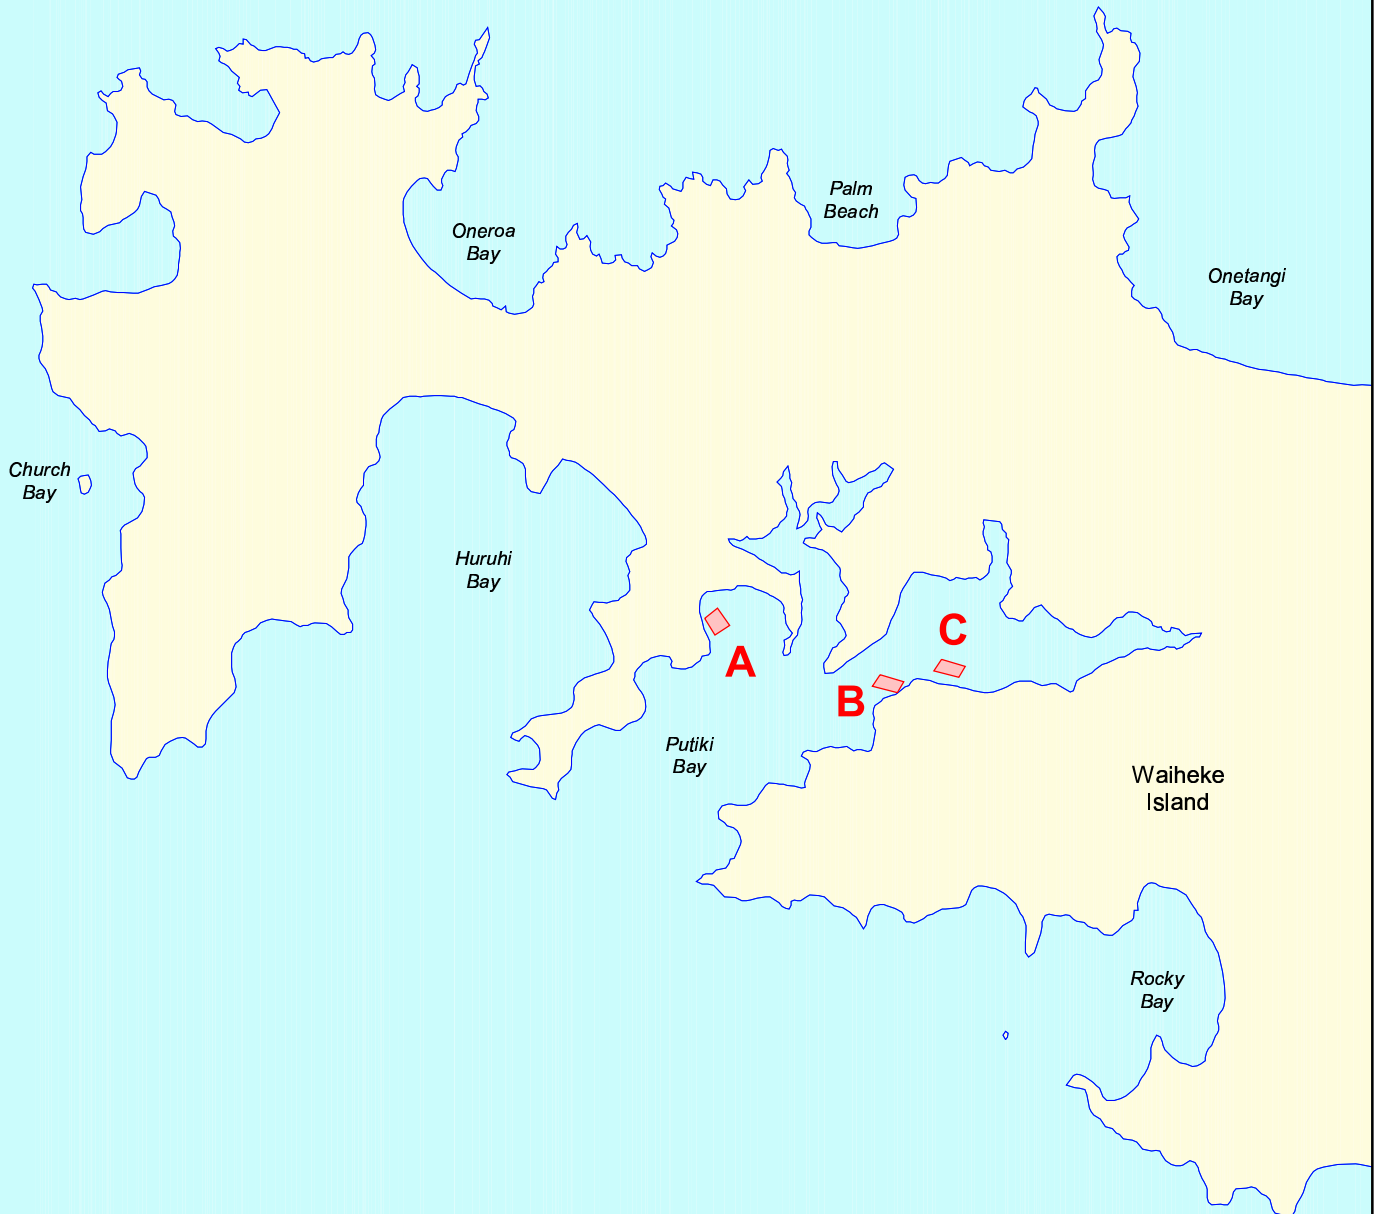

COASTAL PLAN MAPS

6. Waiheke Is. - West

Map series 7

Legend

 Proposed AMA areas

0 0.5 1 1.5 2 Kilometers

1:50000