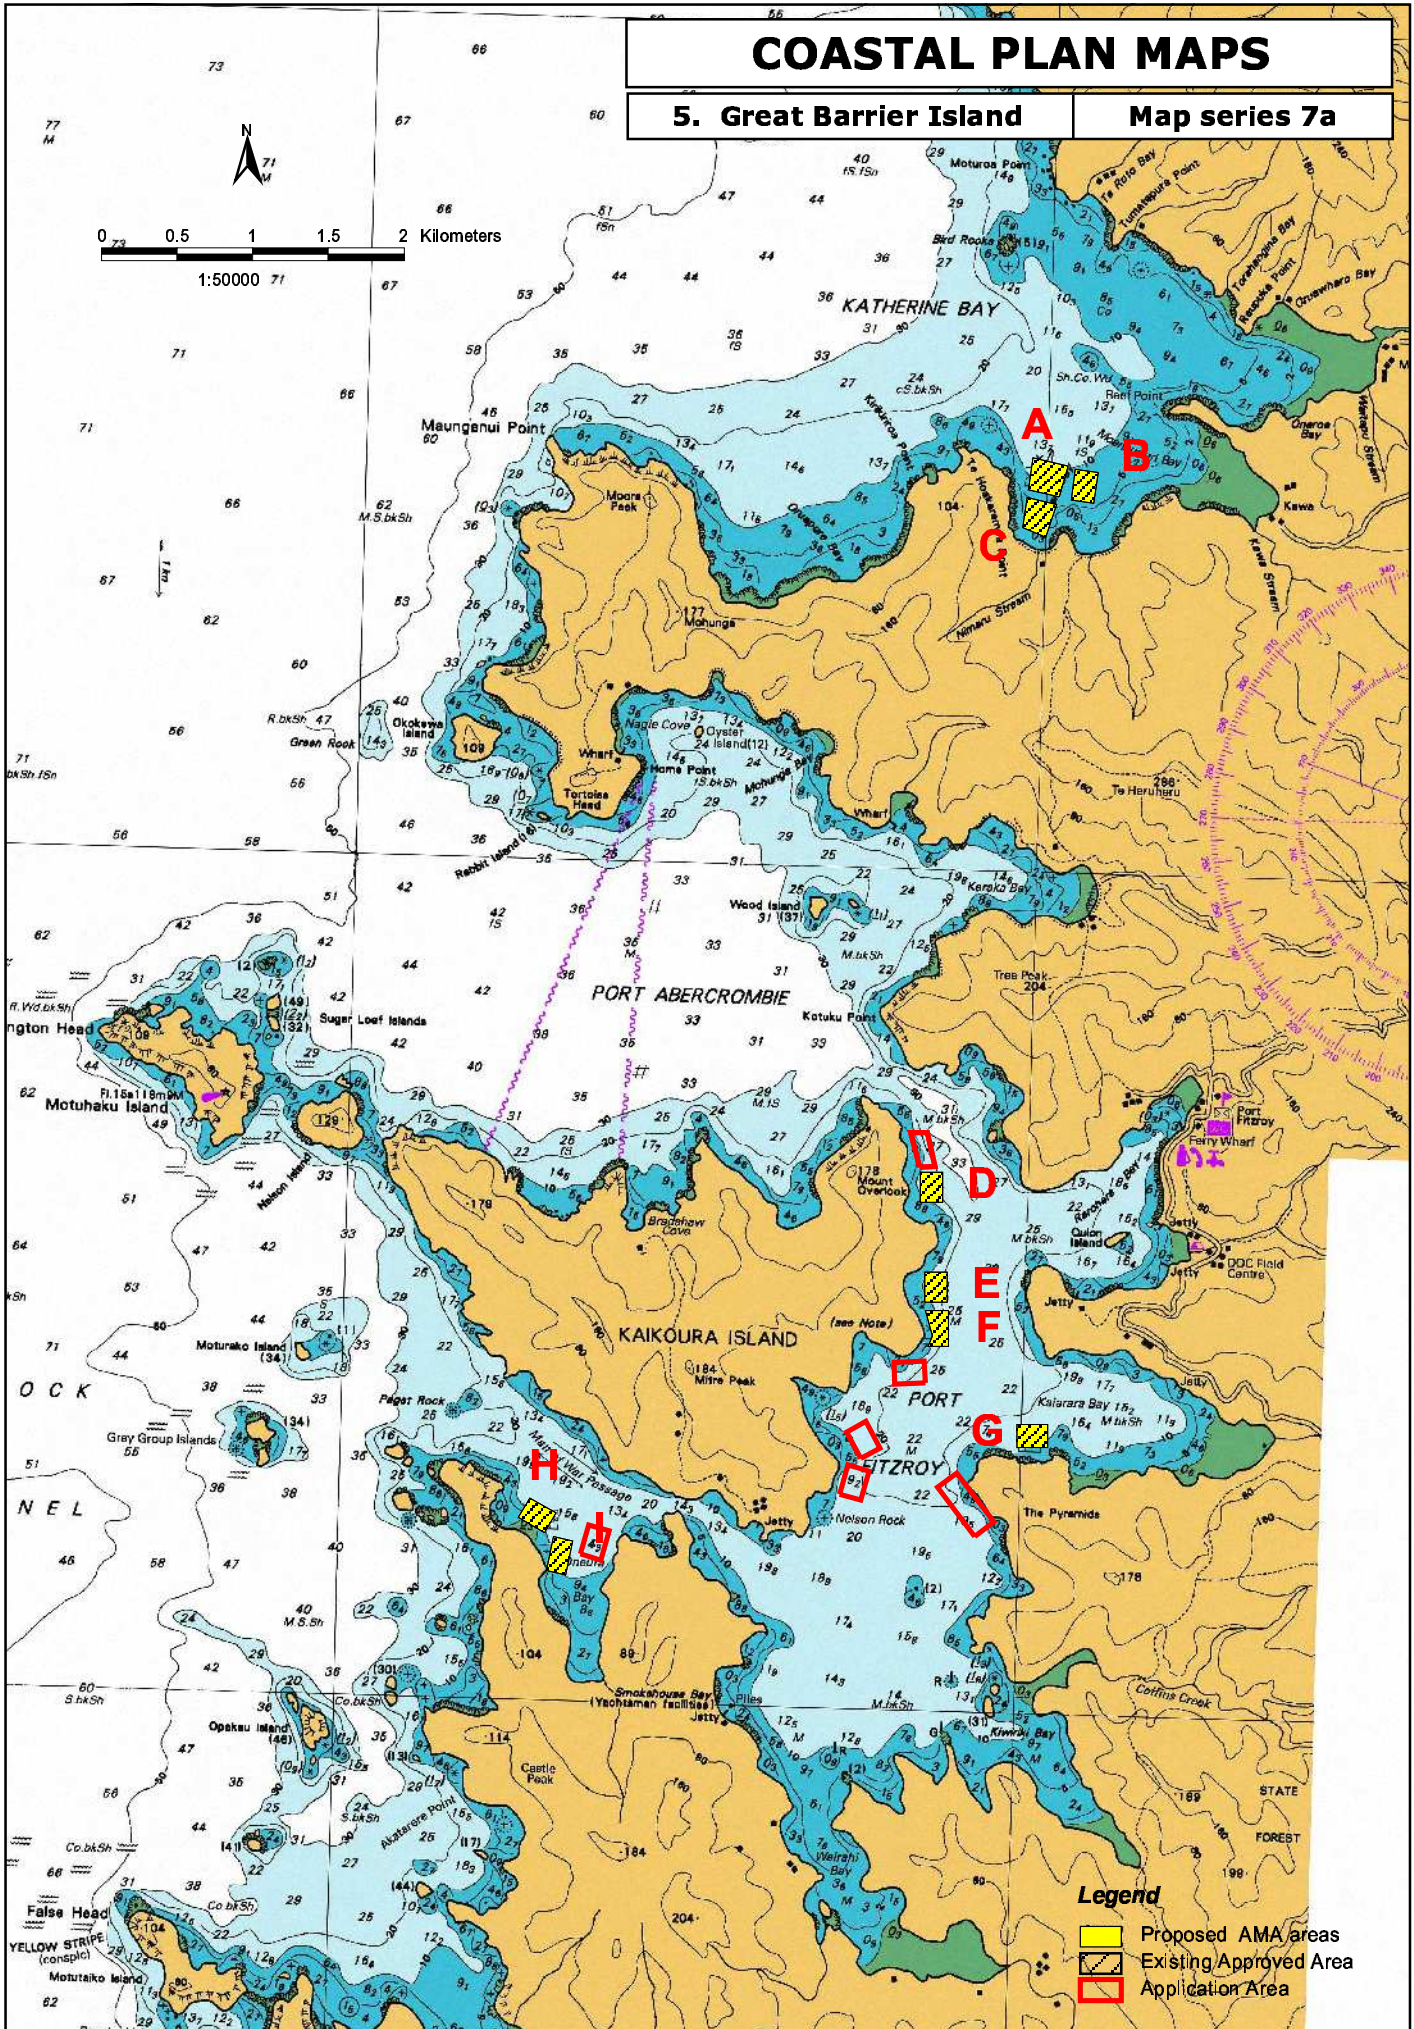

COASTAL PLAN MAPS

5. Great Barrier Island

Map series 7a

Digital Terrain Information obtained from Land Information New Zealand. Digital Licence Number TD093602/94. CROWN COPYRIGHT RESERVED.