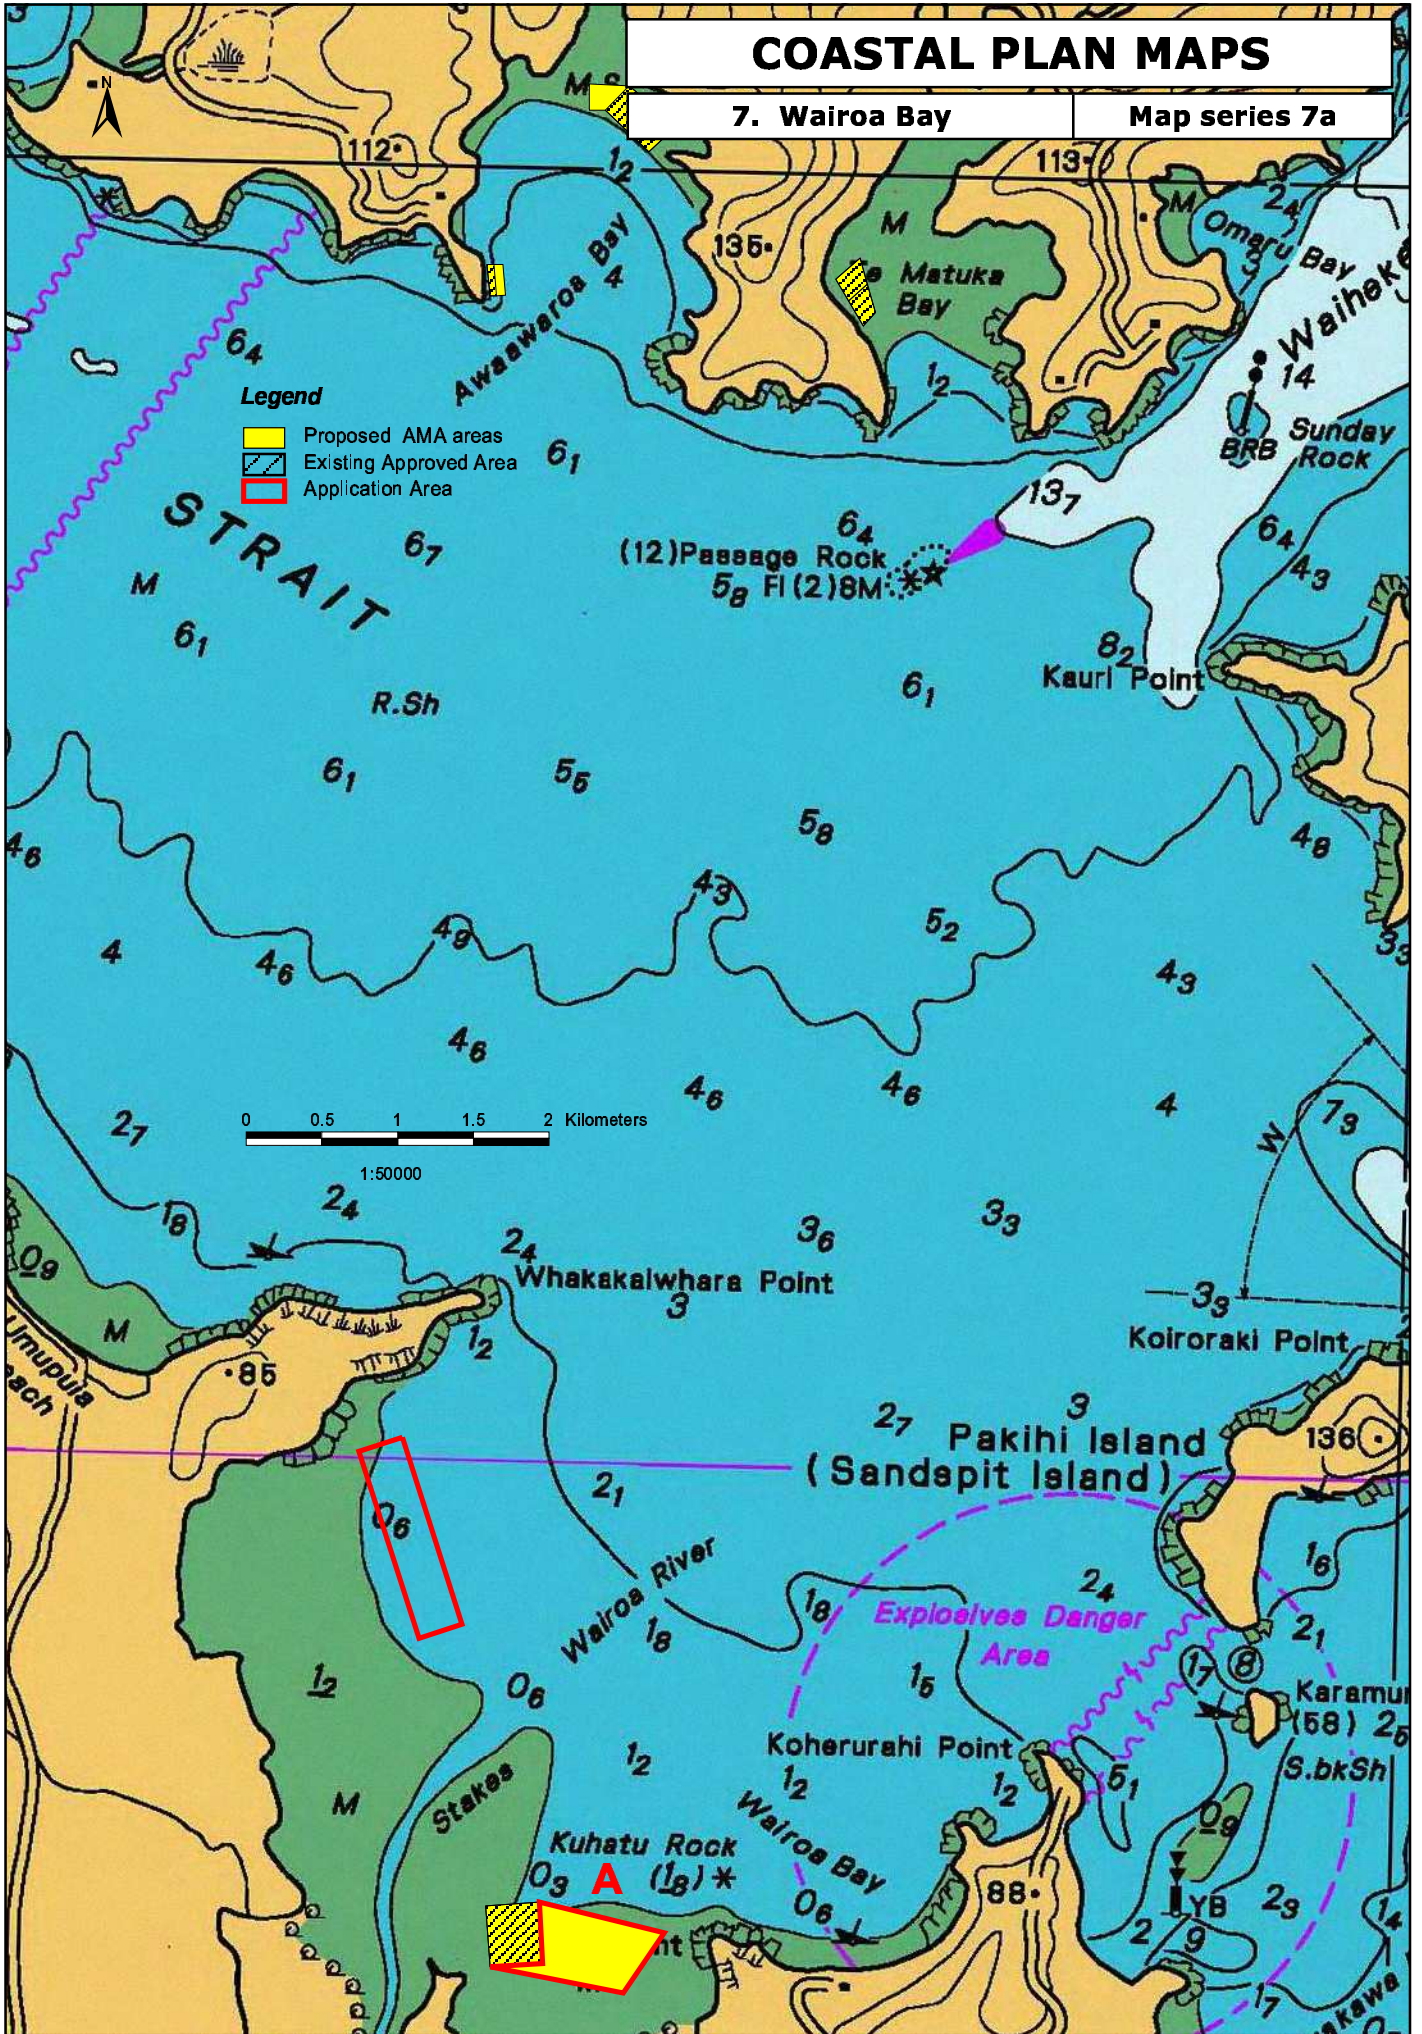

# COASTAL PLAN MAPS

7. Wairoa Bay

Map series 7a

**Legend**  
■ Proposed AMA areas  
▨ Existing Approved Area  
▭ Application Area

0 0.5 1 1.5 2 Kilometers  
1:50000