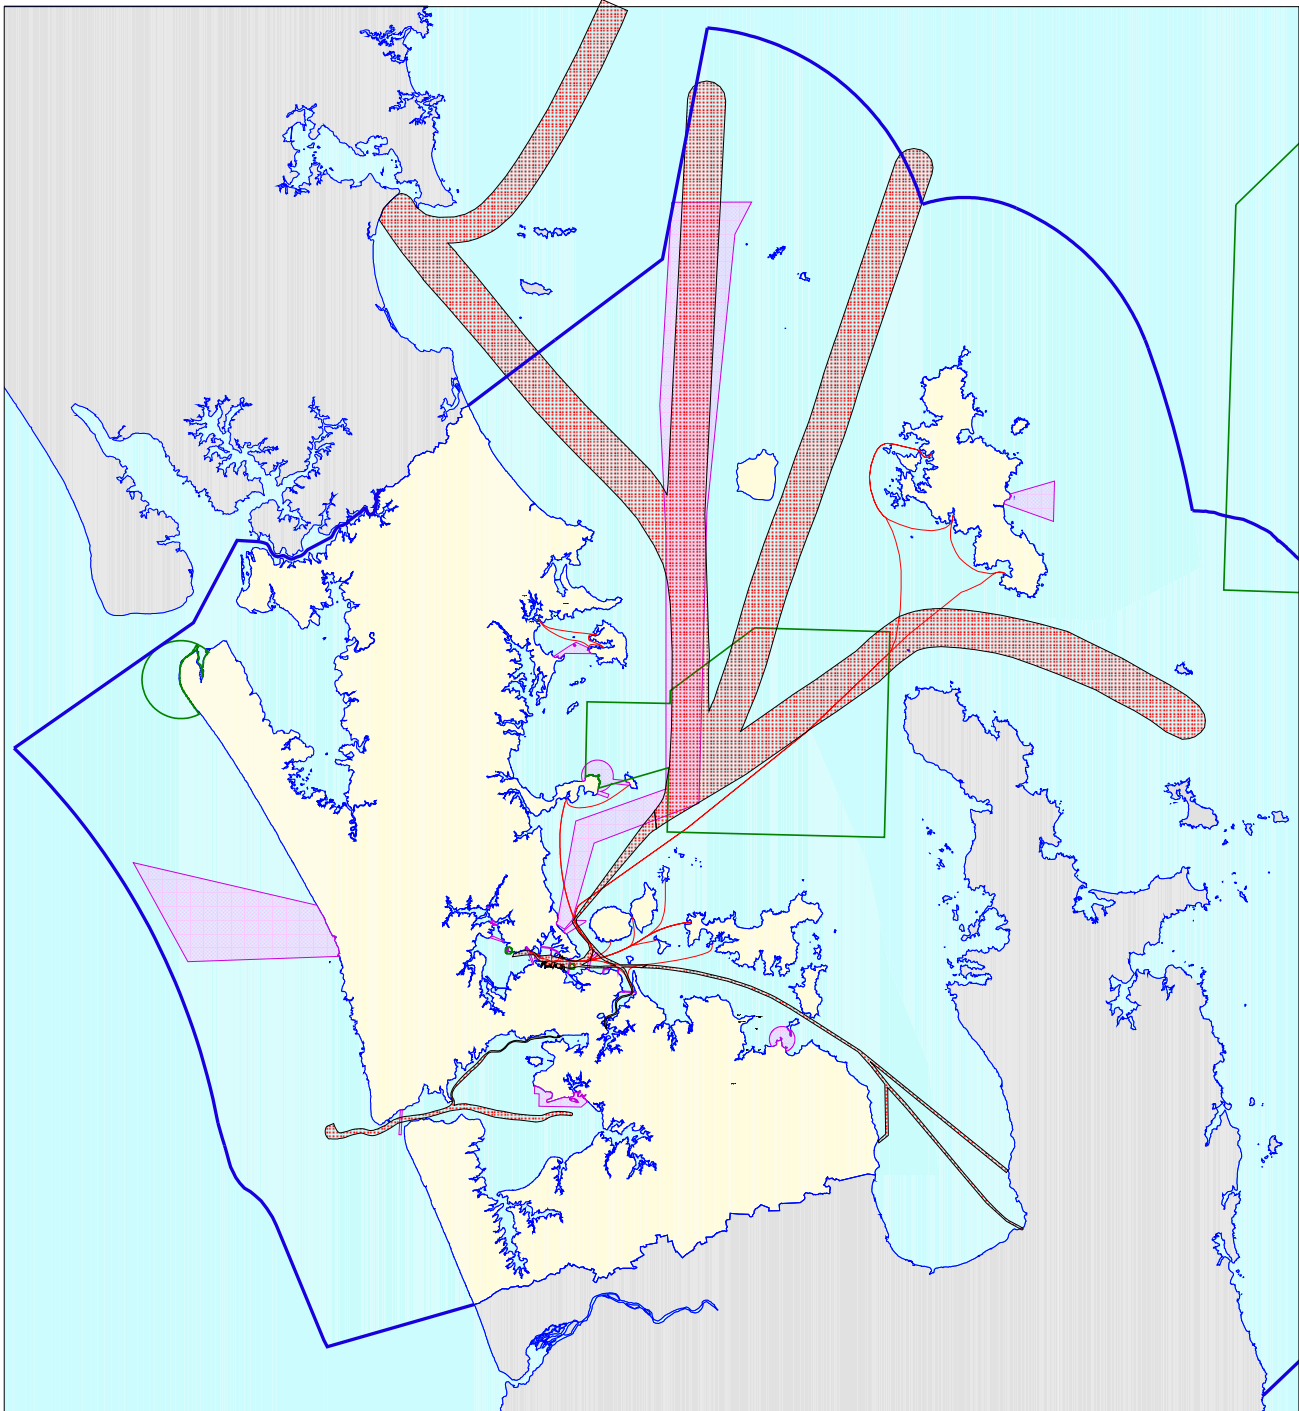

Commercial and Naval Shipping

Scale
1:700000

Legend

- | | |
|--------------------------------------|-------------------------|
| Commercial Ship Buffer | Sea |
| Defence Management Areas (Devonport) | ARC Land |
| Port Management Areas | Land outside ARC region |
| Prohibited Anchorages | Study Area Boundary |
| Draft Ferry Routes | |
| Defence Exercise Areas | |