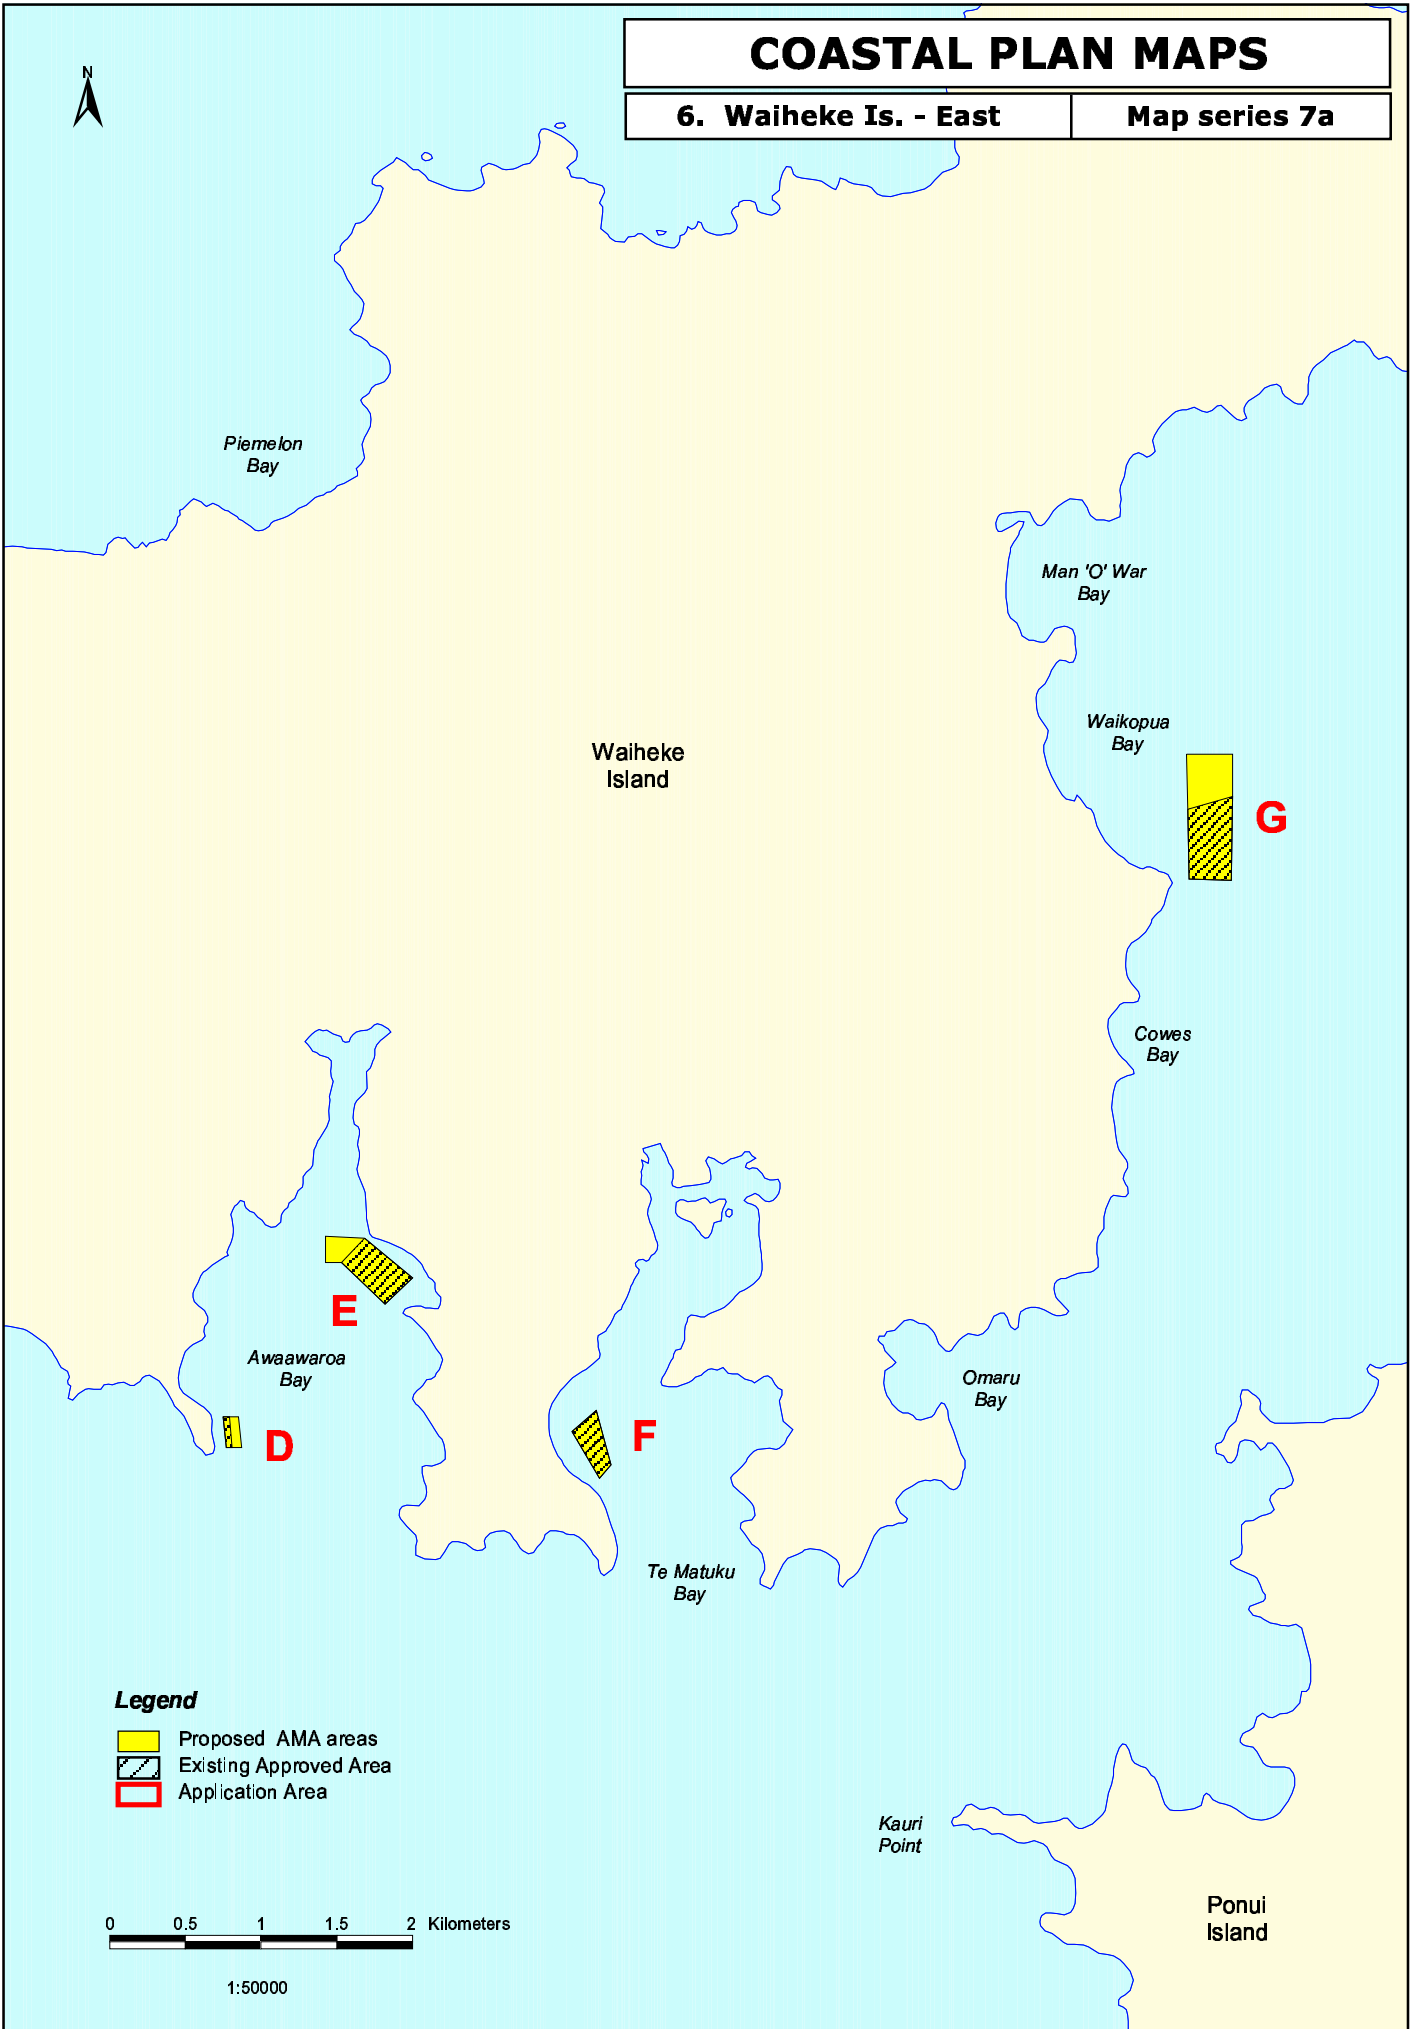

COASTAL PLAN MAPS

6. Waiheke Is. - East

Map series 7a

Legend

-  Proposed AMA areas
-  Existing Approved Area
-  Application Area