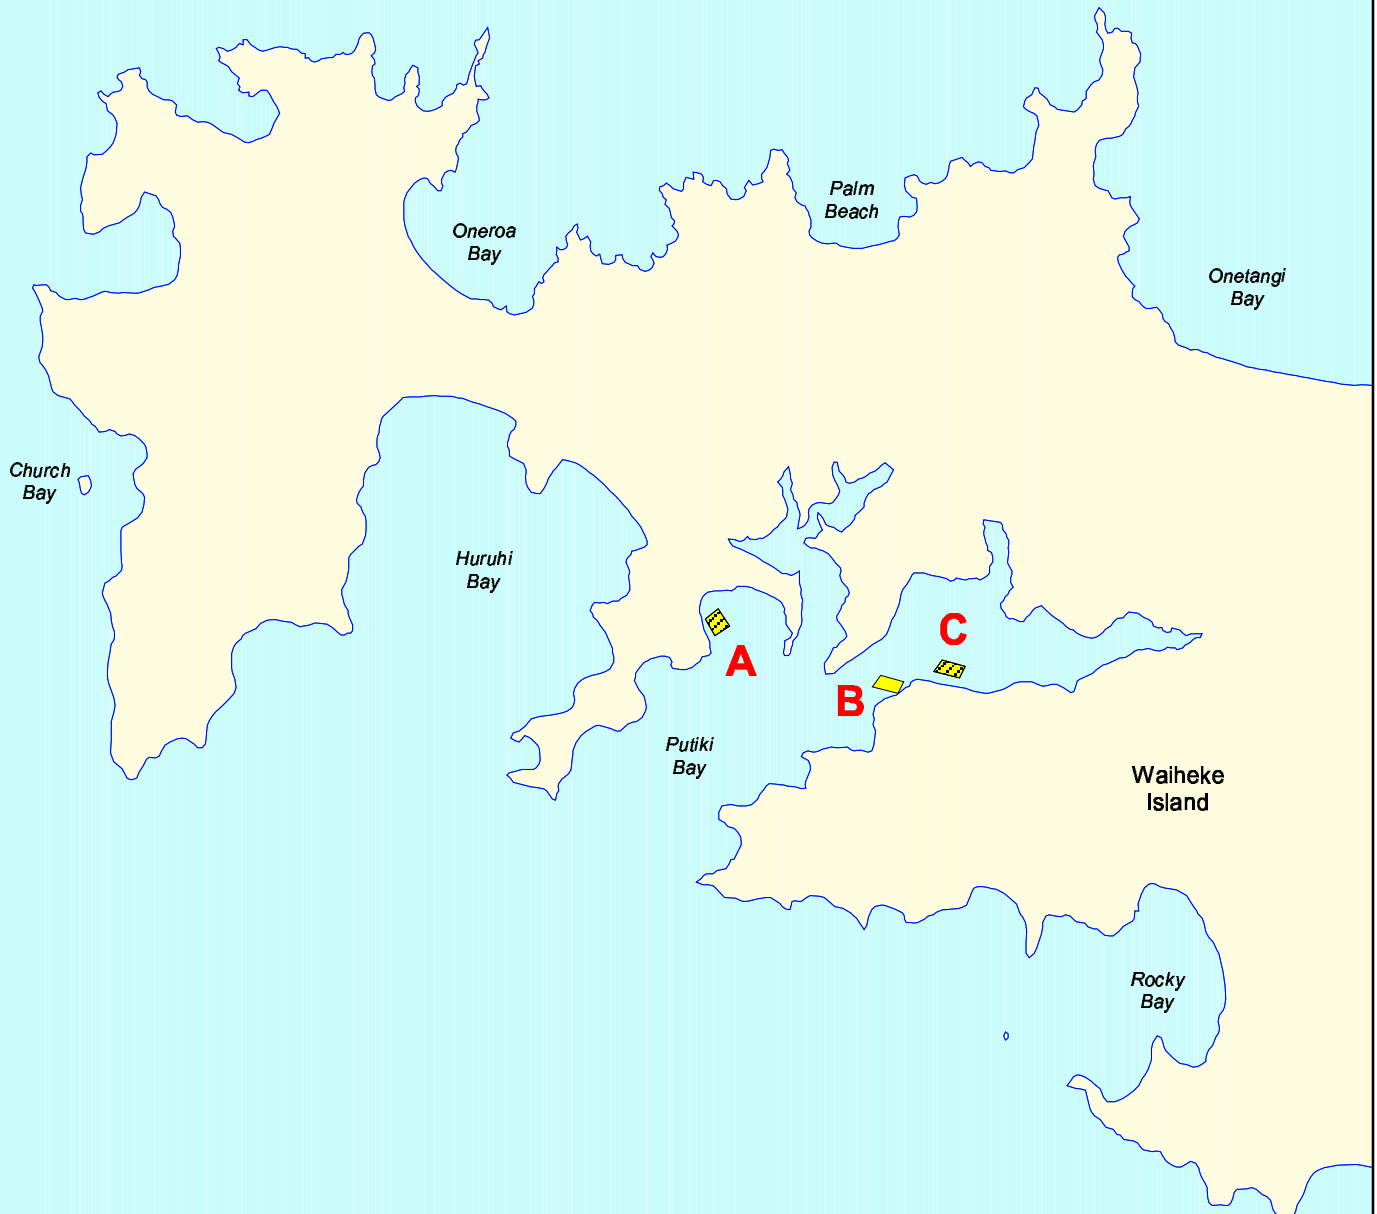

COASTAL PLAN MAPS

6. Waiheke Is. - West

Map series 7a

1:50000

Legend

-  Proposed AMA areas
-  Existing Approved Area
-  Application Area